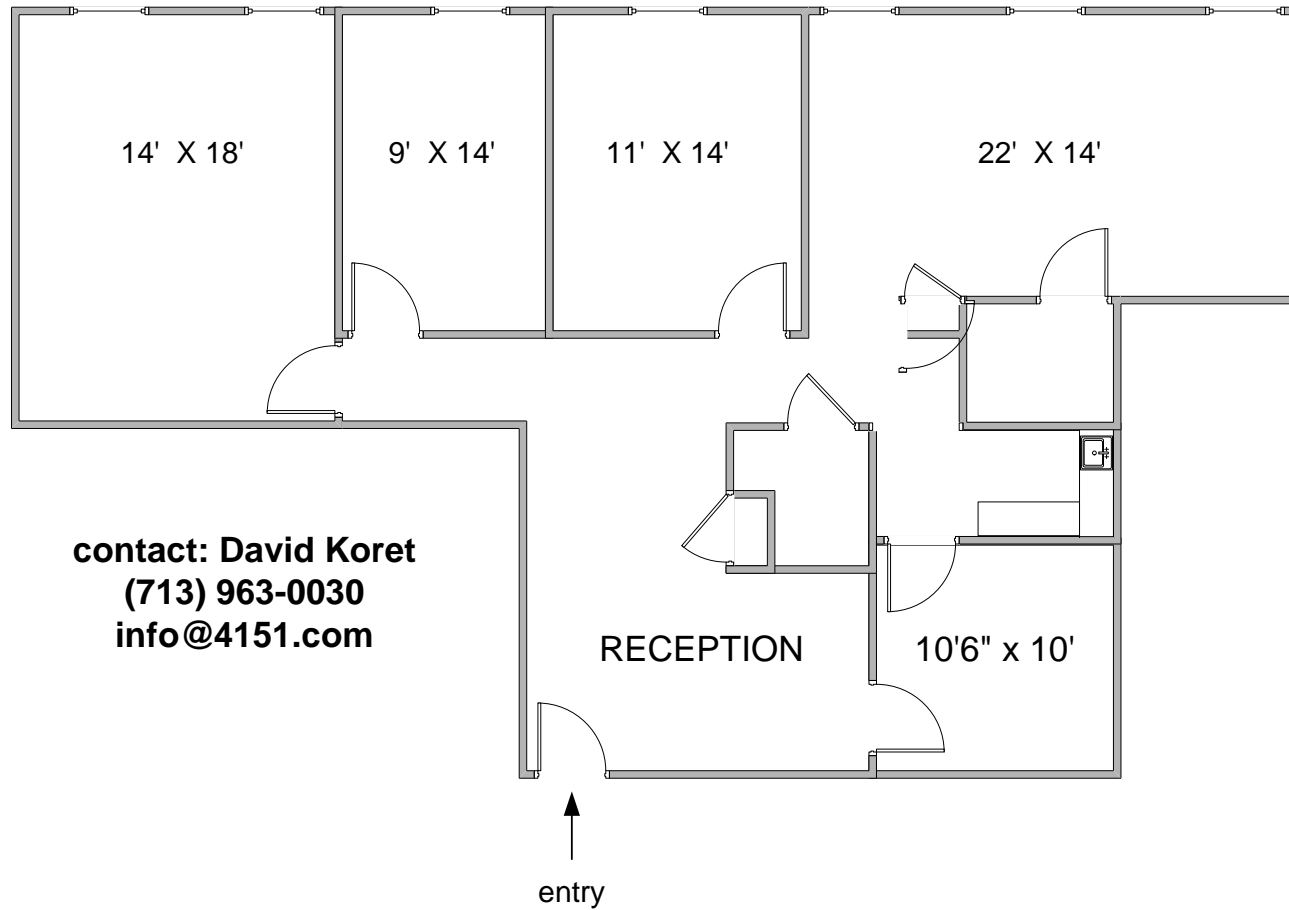

4151 SOUTHWEST FREEWAY
Suite 515 - approx. 1,512 sq. ft.

contact: David Koret
(713) 963-0030
info@4151.com