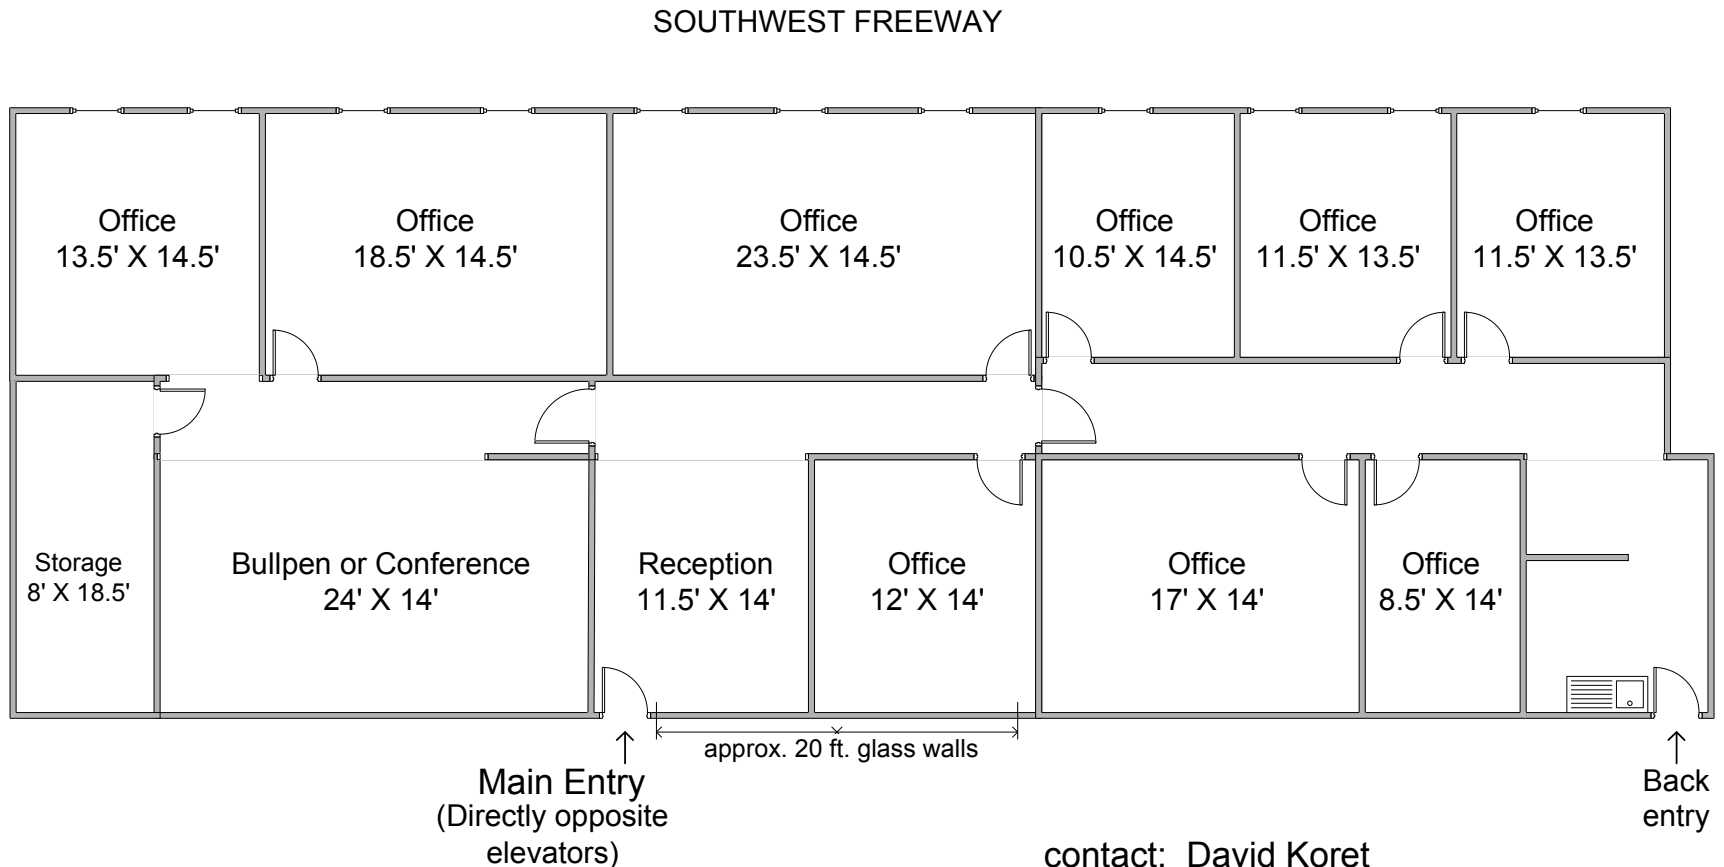

# 4151 SOUTHWEST FREEWAY

SUITE 400 approx. 3,551 s.f.

contact: David Koret  
(713) 963-0030  
[www.info@4151swf.com](mailto:www.info@4151swf.com)